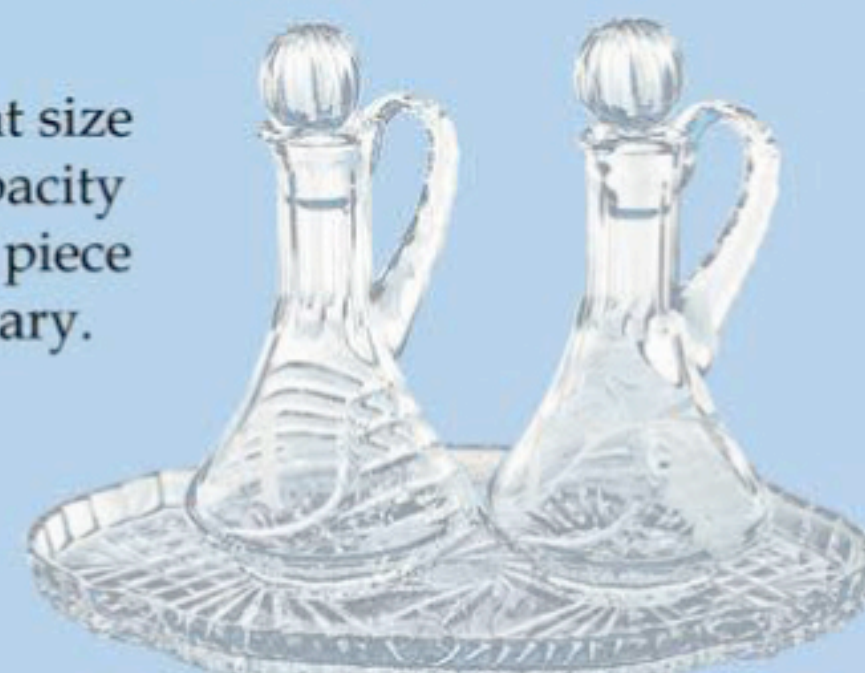

24% Lead. Mouth blown, Hand Blown
and Hand Cut in Poland,
Exclusively for Veritas Polska.

Eucharistic A and V Symbols
A for water waves on one, V for grape and
vine leaves on the other. Cross shaped
lids. 6 1/2"Ht., 4 oz. capacity, 2" base.
Rectangular Tray - 8 1/2" x 4 1/2"
#572 \$140 pr #522 \$50 tray

Note that size
and capacity
for each piece
may vary.

Grape and Vine leaf design.
8 1/4"Ht., 8 oz. capacity, 2 1/4" base.
Oval Tray - 10" x 6"
#569 \$225 pr #524 \$65 tray

Eucharistic A and V Symbols
A for water waves on one, V for grape
and vine leaves on the other.
8 1/4"Ht., 8 oz. capacity, 2 1/4" base.
Oval Tray - 10" x 6"
#570 \$225 pair #524 \$65 tray