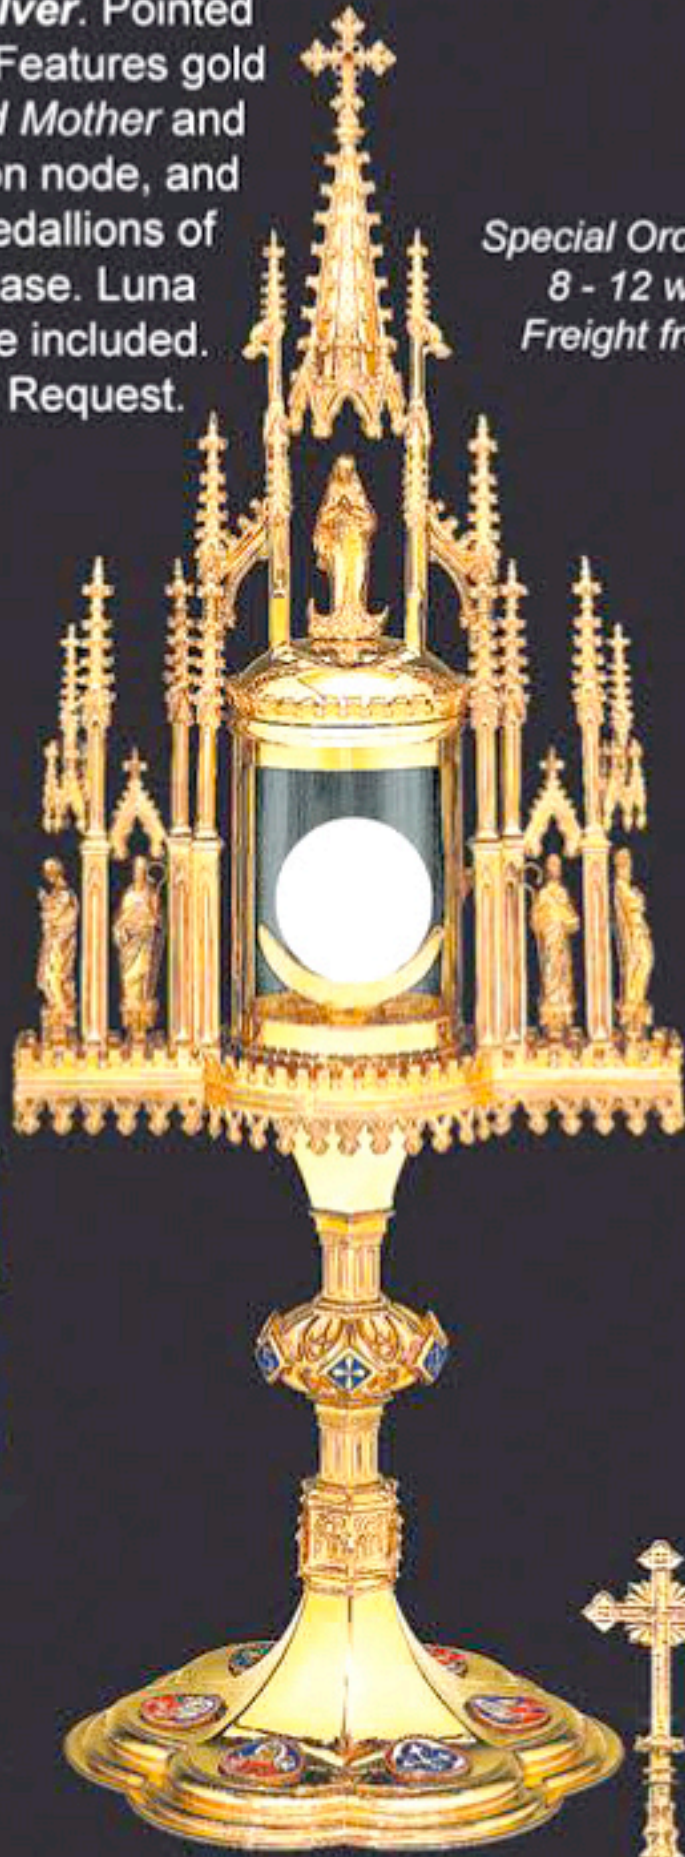

Gothic and Neo-Gothic Monstrances

Neo-Gothic Monstrance

Gold plated over **Sterling Silver**. Pointed arches, columns and spires. Features gold plated figures of the *Blessed Mother* and *Saints*. Enameled crosses on node, and multi-colored enameled medallions of the *Four Evangelists* on base. Luna for 2 3/4" host. 21"Ht. Case included. #10-417SP Price Upon Request.

Special Order Only. Please allow 8 - 12 weeks for delivery. Freight from Europe applies.

New!

"Antiqued" silver-plated Gothic Monstrance featuring a Crucifix on top of the main tower. Towers and spires with gold plated figures of *God the Father*, the *Blessed Mother*, and *St. Joseph*. Sculpted floral scrolls on stem, node and base. Gold-rimmed glass luna for 2 3/4" host. 30"Ht. Case included. #10-451SP Price Upon Request.

Neo-Gothic Monstrance

Simulates tiled Gothic tower and spires. Two *Angels* guard host enclosure. Rich Gothic elements throughout. Gold-rimmed glass luna for 2 3/4" host. 21 1/2"Ht. Case included.

#10-440SP \$8,995

Sculpted node, stem and base. Gold-rimmed glass luna for 2 3/4" host. 24"Ht. Case included.

#10-421 \$9,200

"Sixteenth Century" Gothic Monstrance

A stunning Gothic Monstrance!

Gold plated over **Sterling Silver**. Towering Gothic Monstrance depicts Gothic towers and spires. Features the *Blessed Virgin Mary*. Statues of *St. Anne* and *St. Joaquin* sit on top of pinnacles while *Saints Adalbert* and *Stanislaus* stand guard from the side balconies. Tower cross adorned with clear stones. Gold-rimmed glass luna for 2 3/4" host. 37 1/2" Ht.