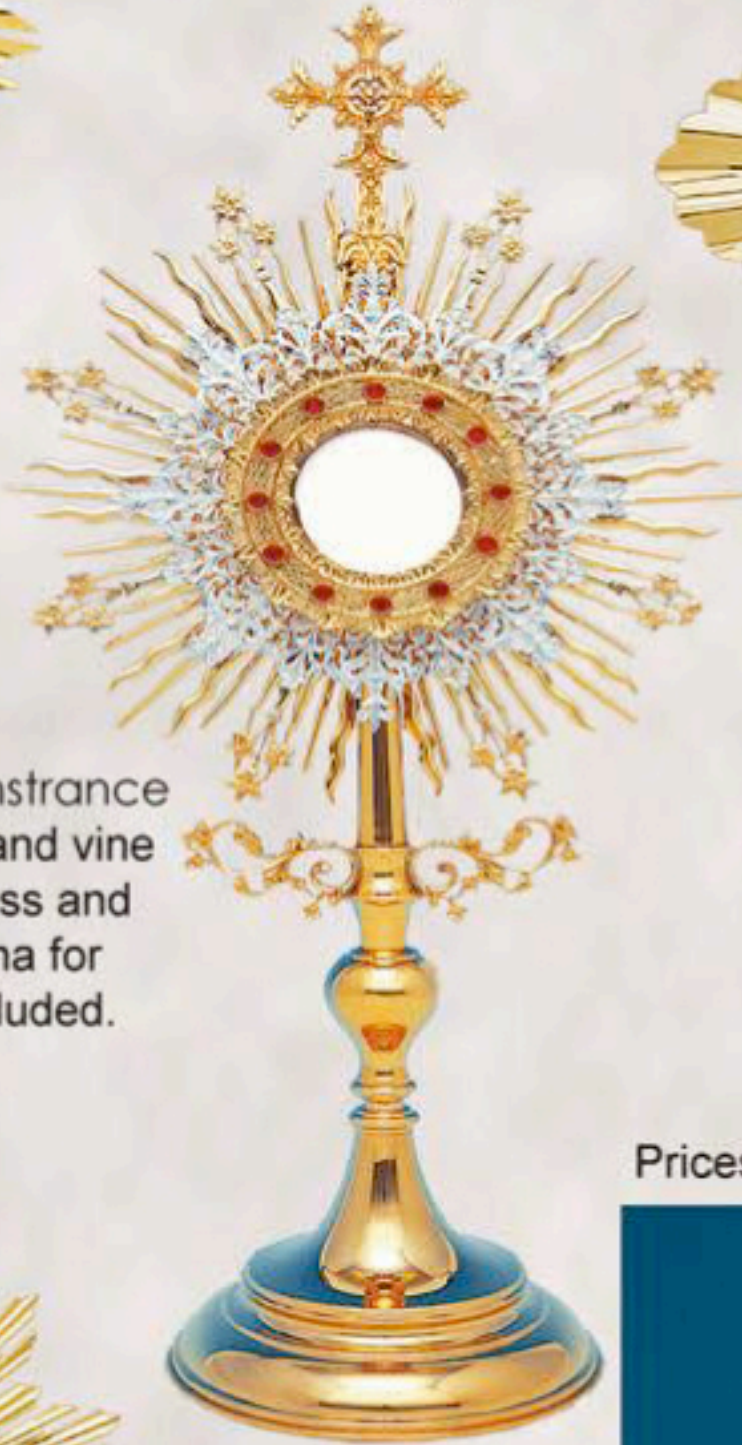

Open filigree of leaves and scrolls in silver-plate. Gold layer of sunbursts in intricate alternate patterns and floral patterns. Sculpted luna case embedded with red stones. Gold-rimmed glass luna for 2 3/4" host. 24"Ht. Case included.
#10-412 \$4,895

The Eucharistic Roman Monstrance
Silver-plated wreath of grape and vine leaves. Ornatly sculpted cross and node. Gold-rimmed glass luna for 2 3/4" host. 16 1/2"Ht. Case included.
#10-424 \$3,395

Gold plated open filigreed grape and vine leaves, and set with red stones. Gold-rimmed glass luna for 2 3/4" host. 24 1/2"Ht. Case included.
#10-433 \$3,495

Prices subject to change without notice.

The Trinity Roman Monstrance

Depicts *God the Father, God the Son and God the Holy Spirit*. Oxidized silver-plated ornamentation. Gold-rimmed glass luna for 2 3/4" host. 26"Ht. Case included.
#10-429 \$4,695

Silver-plated shafts of wheat and a bouquet of wheat on stem. Sculpted decorative cross. Gold-rimmed glass luna for 2 3/4" host. 20 3/4"Ht. Case included.
#10-410 \$3,695

Three layers of open filigree with rich enameling and red stones, two gold plated rays and four *Angel* figures.
#10-414 \$8,400