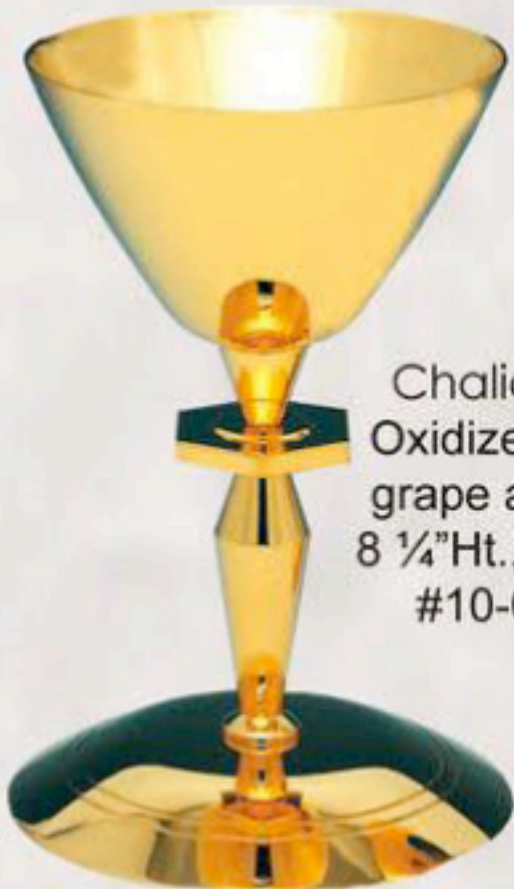

Matching Ciborium  
10"Ht., approx. 50  
1 3/8" host capacity.  
#10-203 \$1,195

Chalice and Paten  
Gold plated. 8 1/4"Ht.,  
10 oz. capacity.  
#10-003 \$1,095

Chalice and Paten  
Gold plated. Hexagonal  
node with fired enamel  
cross on base. 7 1/2"Ht.,  
10 oz. capacity.  
#10-050 \$1,195

Chalice and Paten  
Gold plated. Filigree  
on cup and node.  
8 1/4"Ht., 10 oz. capacity.  
#10-039 \$1,195

Chalice and Paten  
Gold plated. 8 1/4"Ht.,  
10 oz. capacity.  
#10-015 \$1,195

Chalice and Paten  
Oxidized silver-plated  
grape and vine leaves.  
8 1/4"Ht., 10 oz. capacity.  
#10-045 \$1,195

Chalice and Paten  
Gold plated. 7"Ht.,  
10 oz. capacity.  
#10-001 \$1,095

Chalice and Paten  
Oxidized silver-plated. Grape  
and vine leaves. 8 1/2"Ht.,  
11 1/2" oz. capacity.  
#10-018 \$1,295

Matching Ciborium  
10"Ht., approx. 250  
1 3/8" host capacity.  
#10-238 \$1,195