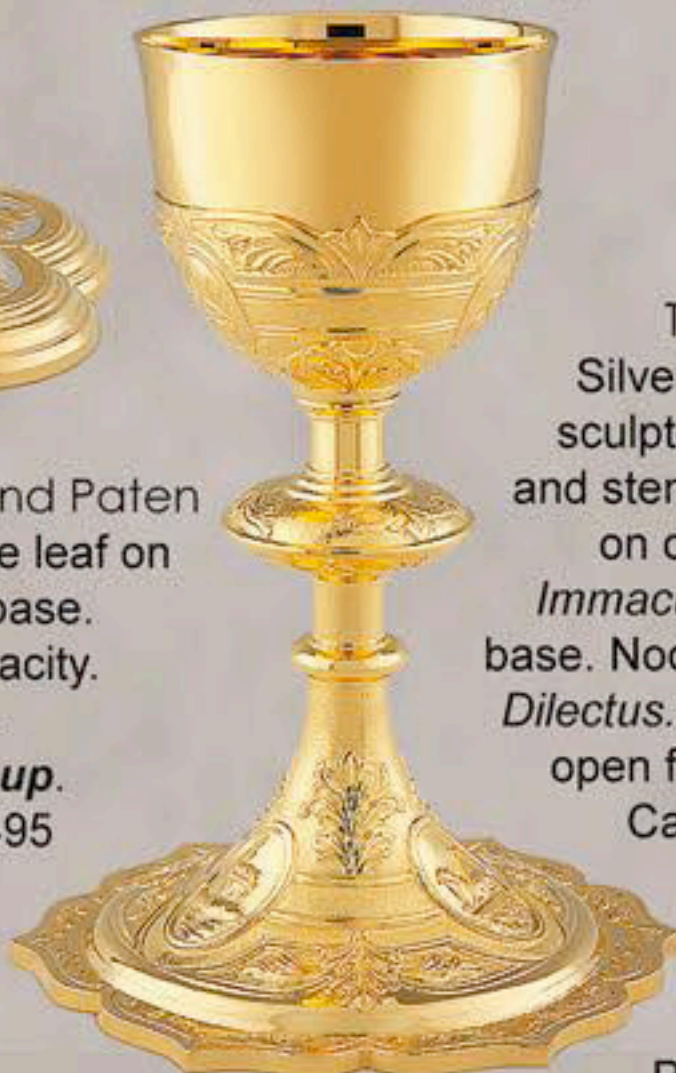

Chalice and Paten
All gold plated and sculpted. Cup with symbols of the *Eucharist* and the *Sacred Heart*. Base with the *Lamb of God*, the symbol of the *Fisherman* and the *Crucifixion*. 9 1/2" Ht., 10 oz. capacity. Case included. **Sterling Silver Cup.**
#10-19210 $5,495