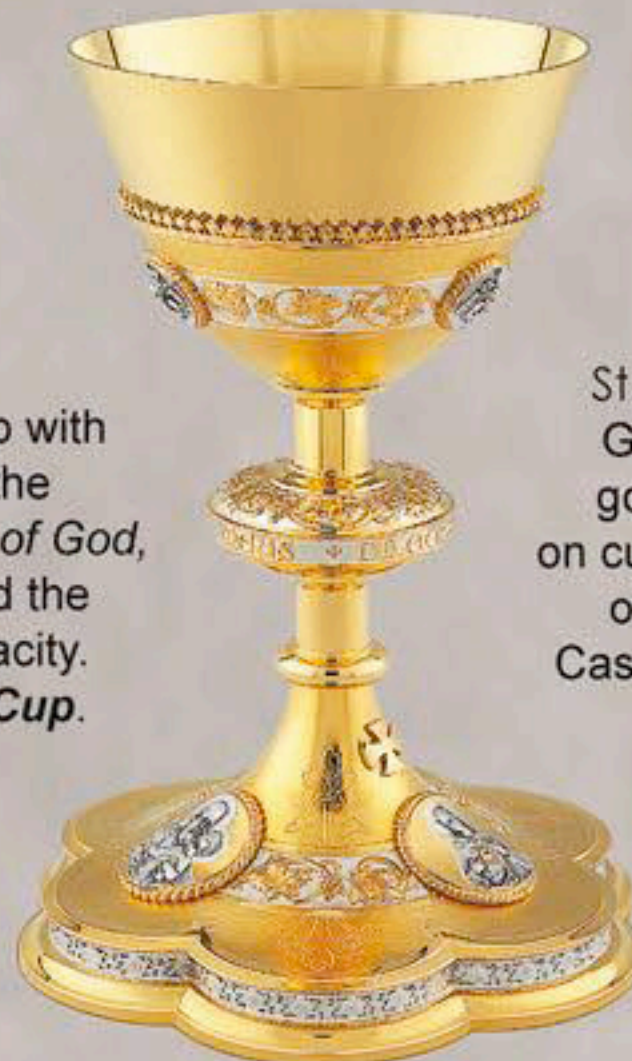

Chalice and Paten  
Gold plated and beautifully hand-chased with sculpted node. 9 1/2"Ht., 10 oz. capacity. Case included. **Sterling Silver Cup.**  
#10-19410 \$5,795

Our Lady and Child Chalice and Paten  
Silver and Gold plated. Images of *Our Lady and Child, Baby Jesus* and the symbols *IHS* and *Chi Rho* on base. 8 3/4"Ht., 10 oz. capacity. Case included. **Sterling Silver Cup.**  
#10-17210 \$4,795

Jesus, Mary & Joseph Chalice and Paten  
Simple and elegant. Gold scrolls over silver-plating on base, stem and cup. Medallions of *St. Joseph, St. Mary* and *Jesus* in silver plate and an enameled cross on base. 8 3/4"Ht., 10 oz. capacity. Case included. **Sterling Silver Cup.**  
#10-19610 \$5,895

Eucharistic Chalice and Paten  
Gold plated and silver-plated traditional *Eucharistic* wheat, grape and vine leaf symbols. Base with sculpted symbols *IHS*, Alpha Omega/*Chi Rho* and of the *Pelican*. 8"Ht., 10 oz. capacity. Case included. **Sterling Silver Cup.**  
#10-16910 \$4,595

## Sterling Silver Cups

Chalice and Paten  
All gold plated and sculpted. Cup with symbols of the *Eucharist* and the *Sacred Heart*. Base with the *Lamb of God*, the symbol of the *Fisherman* and the *Crucifixion*. 9 1/2" Ht., 10 oz. capacity. Case included. **Sterling Silver Cup.**  
#10-19210 \$5,495