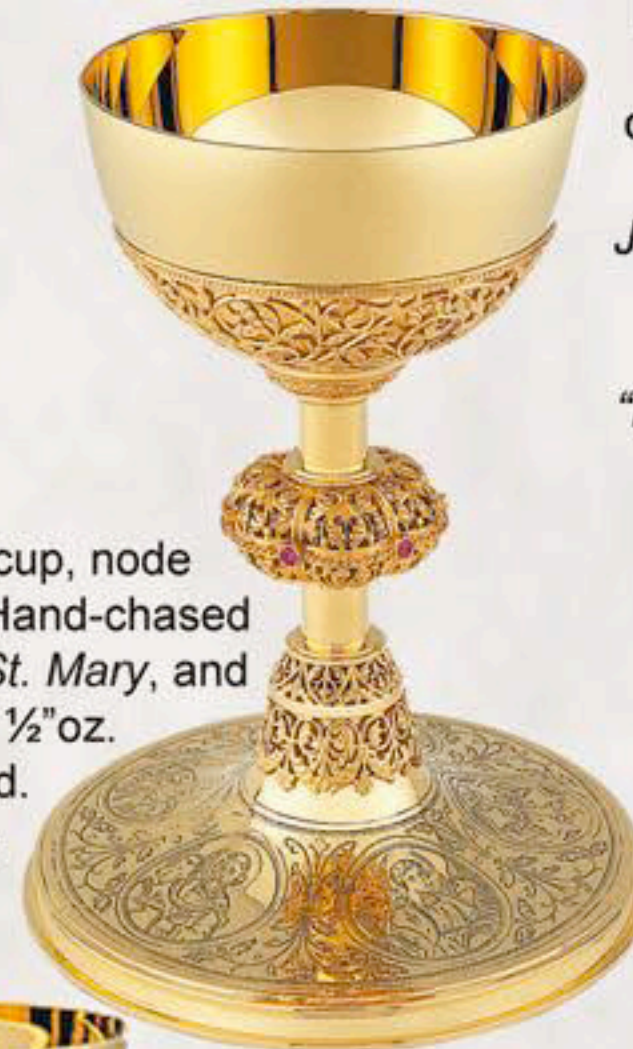

The Apostle's Chalice and Ciborium

Fine filigree overlay on cup and base. Lid and node with open filigree. Cup inscription reads "Hic Est Enim Sanguinis Mei." Cup and base with hand-engraved silver-plated medallions of the *Twelve Apostles* and an enameled cross. 9 3/4"Ht., 11 3/4" oz. capacity. Case included. **Sterling Silver Cup.**

Chalice and Paten
#10-10310 \$9,500

Matching Ciborium
12"Ht., approx. 250
1 3/8" host capacity.
#10-303 \$7,595

Chalice and Paten

Gold plated. Heavy open filigreed cup, node and stem. Node with stone accents. Hand-chased base featuring *Jesus Christ, St. Mary, and the Four Evangelists.* 8"Ht., 11 1/2"oz. capacity. Case included. **Sterling Silver Cup.**
#10-11010 \$4,995

Handmade in Poland
Neo-Gothic Chalice and Paten
Gold plated hand-engraved base. Beautiful floral open filigree cup overlay. Node with cross and the letters *J E S U S.* 8"Ht., 10 oz. capacity. Case included. **Sterling Silver Cup.**
#10-17410 \$7,500

Neo-Gothic Chalice and Paten
Gold plated hand-engraved base of the *Crucifixion, the Sacred Heart of Mary, St. Joseph, Sts. Peter, John and Paul.* Stem and node with open filigree. Node with red stone accents. Cup inscription reads, "Hic Est Enim Calix Sanguinis Mei." 8 3/4"Ht., 10 oz. capacity. Case included. **Sterling Silver Cup.**
#10-17310 \$6,395